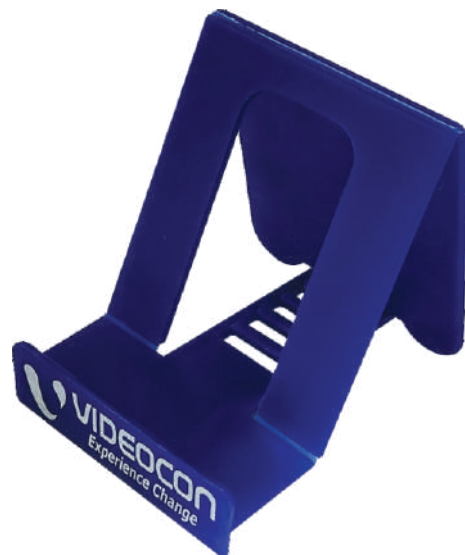

Product Area(in mm): 179 X 65

Packaging: Pack of 100

Printing Area (in mm)

58 X 50 / 58 X 15

52