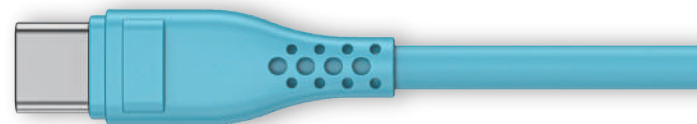

MICRO

Colors Available

White

Black

Pink

Blue

FLEX

MICRO, TYPE- C
CHARGING CABLE