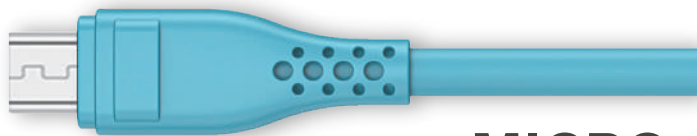

FLEX

MICRO, TYPE- C
CHARGING CABLE

TYPE- C

MICRO

PVC MATERIAL

SUPPORTS FAST CHARGING

1M LONG CABLE

FAST DATA TRANSFER

Colors Available

White

Black

Pink

Blue

FLOW

MICRO, TYPE- C, LITG
CHARGING CABLE

Black & White

USB To Micro

USB To LITG

USB To Type-C

SUPER FAST CHARGING

1M LONG LENGTH

FAST DATA TRANSFER

METALLIC ALLUMINIUM TIP

Colors Available

White

Black