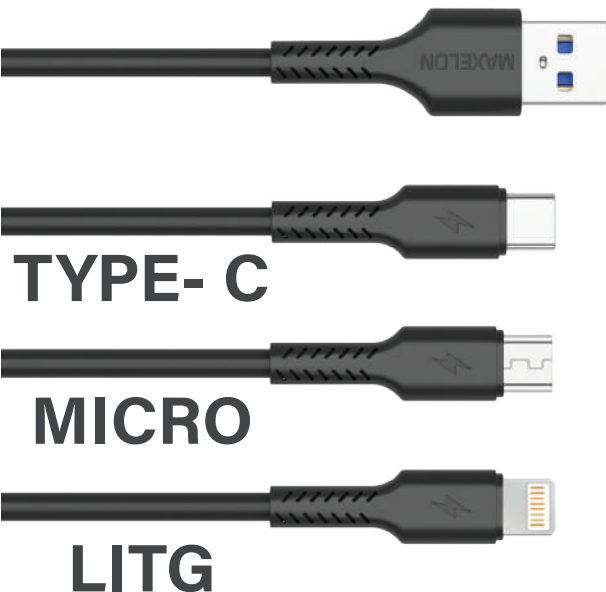

LINK

MICRO, TYPE- C, LITG
CHARGING CABLE

METALLIC ALLUMINIUM TIP

FAST DATA TRANSFER

HIGH QUALITY MATERIAL

SUPPORT UPTO 3A FAST CHARGING

Colors Available

White

Black

SWIFT

MICRO, TYPE- C, LITG
CHARGING CABLE

HIGH QUALITY MATERIAL

1M LONG LENGTH

FAST DATA TRANSFER

SUPPORT UPTO 3A FAST CHARGING

Colors Available

Black

White

RUSH

MICRO, TYPE- C, LITG CHARGING CABLE

METALLIC ALLUMINIUM TIP

1M LONG LENGTH

PVC MATERIAL

FAST DATA TRANSFER