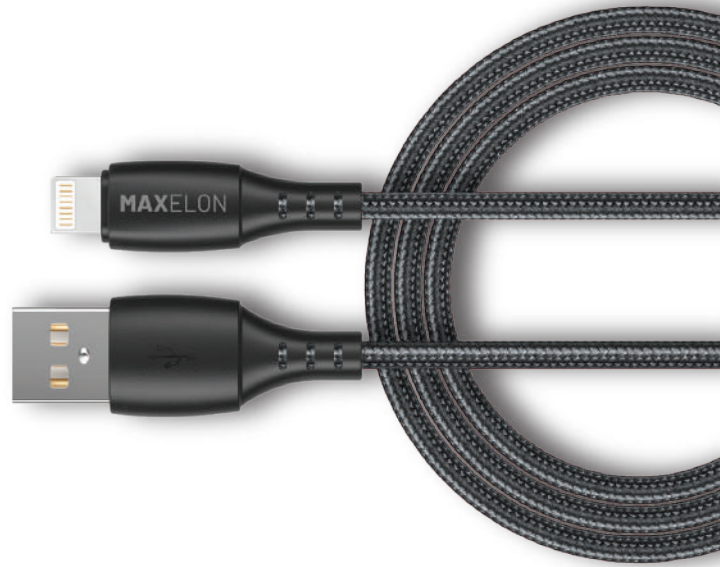

SUPPORT UPTO 25 WATT

FAST DATA TRANSFER

BRAIDED CABLE

Colors Available

Pewter Blue

CORE

LITG
CHARGING
CABLE

-  SUPER FAST CHARGING
-  1M LONG LENGTH
-  FAST DATA TRANSFER
-  BRAIDED CABLE

Colors Available

Black Black & Silver

RAPID+

MICRO, TYPE- C, LITG
CHARGING CABLE

-  SUPER FAST CHARGING
-  1M LONG LENGTH
-  FAST DATA TRANSFER
-  BRAIDED CABLE

Colors Available

Red Black

CORE+

C TO C
CHARGING
CABLE

-  HIGH QUALITY MATERIAL
-  1M LONG LENGTH
-  BRAIDED CABLE
-  FAST DATA TRANSFER
-  SUPPORT UPTO 65W FAST CHARGING

Colors Available

White

Black

SHADOW^{PRO}

C TO C
CHARGING
CABLE

-  HIGH QUALITY WITH METAL SHELL
-  1000MM LONG LENGTH
-  BRAIDED CABLE
-  FAST DATA TRANSFER
-  SUPPORT UPTO 65W FAST CHARGING