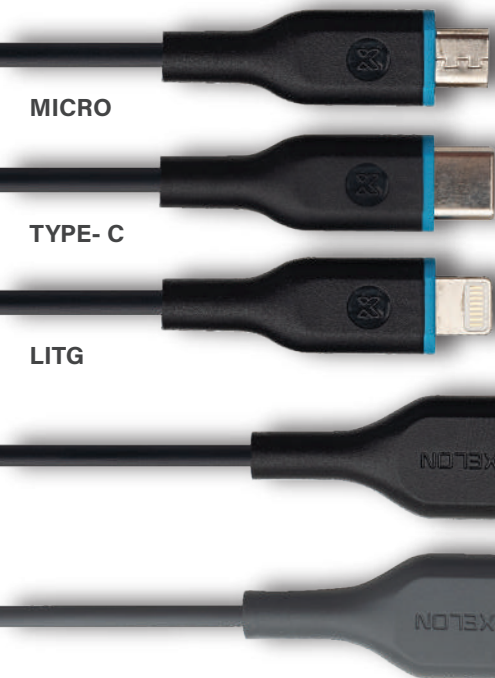

Colors Available

Grey

Black

HAWK

WIRELESS
SPEAKER

BLUETOOTH VERSION 5.3

16W OUTPUT

15 METERS BLUETOOTH RANGE

UPTO 6-8 HOURS PLAYTIME

Colors Available

Grey

Black

CABLE SERIES

HYPERX

TYPE- C
CHARGING
CABLE

-  HIGH QUALITY MATERIAL
-  1M LONG LENGTH
-  FAST DATA TRANSFER
-  SUPPORT UPTO 6A FAST CHARGING

Colors Available

Red

SPEEDX PRO

MICRO, TYPE- C, LITG
CHARGING CABLE

-  SUPER FAST CHARGING
-  1M LONG LENGTH
-  FAST DATA TRANSFER
-  METALLIC ALLUMINIUM TIP

Colors Available

Teal

Green

LINK

MICRO, TYPE- C, LITG
CHARGING CABLE

METALLIC ALLUMINIUM TIP

FAST DATA TRANSFER

HIGH QUALITY MATERIAL

SUPPORT UPTO 3A FAST CHARGING

Colors Available

White