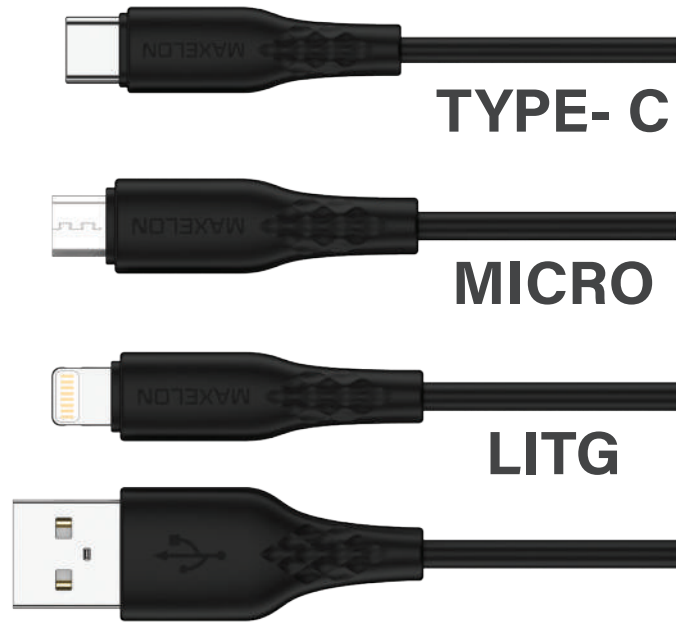

Colors Available

Red

SPEEDX PRO

MICRO, TYPE- C, LITG
CHARGING CABLE

-  SUPER FAST CHARGING
-  1M LONG LENGTH
-  FAST DATA TRANSFER
-  METALLIC ALLUMINIUM TIP

Colors Available

Teal

Green

LINK

MICRO, TYPE- C, LITG
CHARGING CABLE

METALLIC ALLUMINIUM TIP

FAST DATA TRANSFER

HIGH QUALITY MATERIAL

SUPPORT UPTO 3A FAST CHARGING

Colors Available

White

Black

SWIFT

MICRO, TYPE- C, LITG
CHARGING CABLE

HIGH QUALITY MATERIAL

1M LONG LENGTH

FAST DATA TRANSFER

SUPPORT UPTO 3A FAST CHARGING

Colors Available