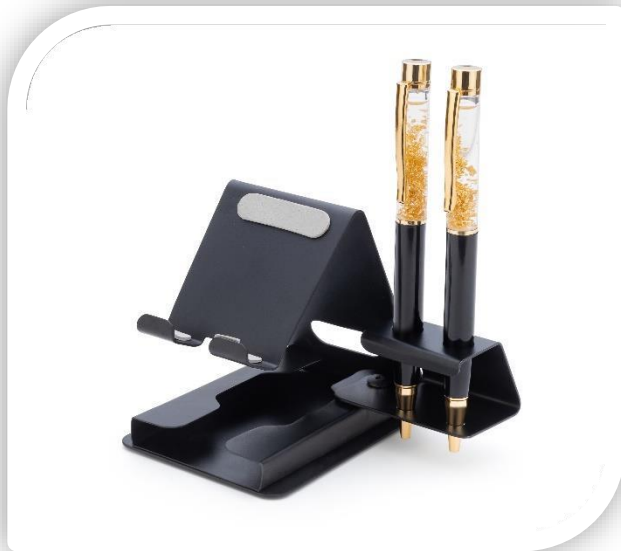

## MODEL NO. A10

MATERIAL – STAINLESS STEEL (MIRROR)

MOQ - 500 pcs

PRICE – Rs 105/- (18% GST EXTRA)

LOGO ENGRAVING CHARGE EXTRA

BOX -SINGLE PC SILVER BOX

CARTON QTY -100 PCS

(WITH 200 MEMO PAD)