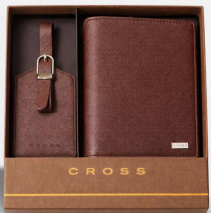

Limen SF Slim Wallet Black
Product Code: AC15958121-1

Limen Slim Wallet Black
Product Code: AC15938121-1

Croco Liten Slim Wallet Black
Product Code: AC15948121-1

**Cross Riontin CR - PU Luggage Tag +
Classic Century Lite Passport Holder Black**
Product Code: ACP157710864-1 & ACP6918173-1