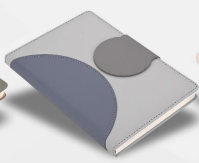

D 265: Orbit Blue-Grey
192 Pages | Non Dated | A5 Size