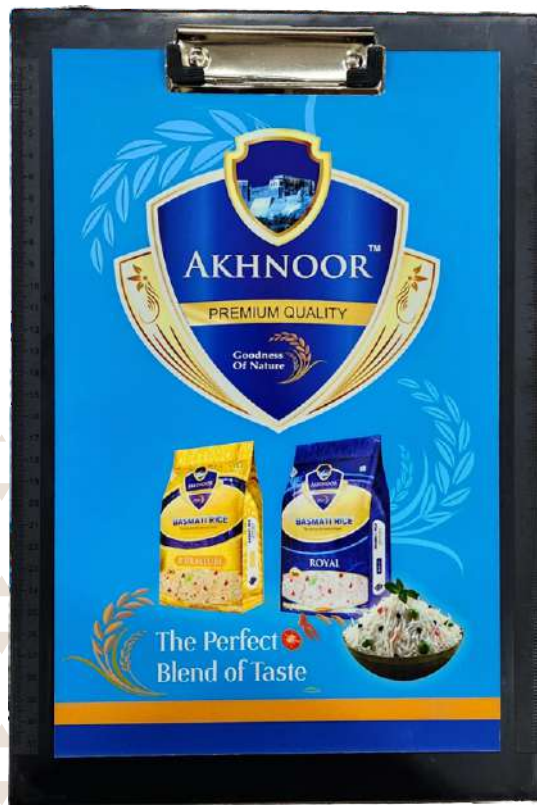

# PLASTIC CLIPBOARD

75

Top Ad Size : 121 X 38 mm

Bottom Ad Size : 275 X 129 mm

Packaging: Poly Packing

76

Bottom Ad Size : 185 X 135 mm

Packaging: Poly Packing

# PLASTIC CLIPBOARD

77

**Ad Size : 205 X 325 mm**  
**Packaging: Poly Packing**