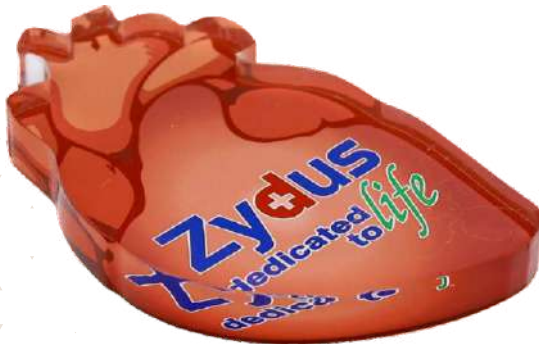

168

Dimension : 103 x 62 mm
Packaging : Poly

Ad Size : 103 x 62 mm
Weight : 70-75 Gms
Printing : Single Side