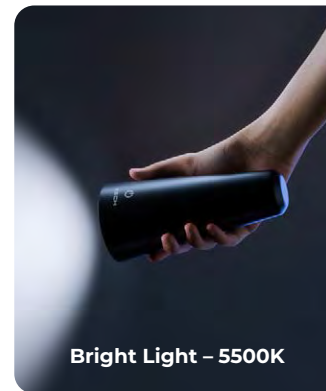

How does **XECH** Magneto II XL adapt to your space?

Energy Efficient LEDs

>95% CRI Index

Glare-Free Lighting

Single Touch Sensor

Neodymium magnet

USB C Charging