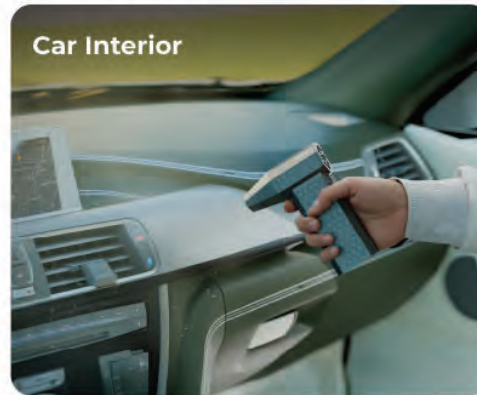

4 Geared Turbo Charged BLDC Motor