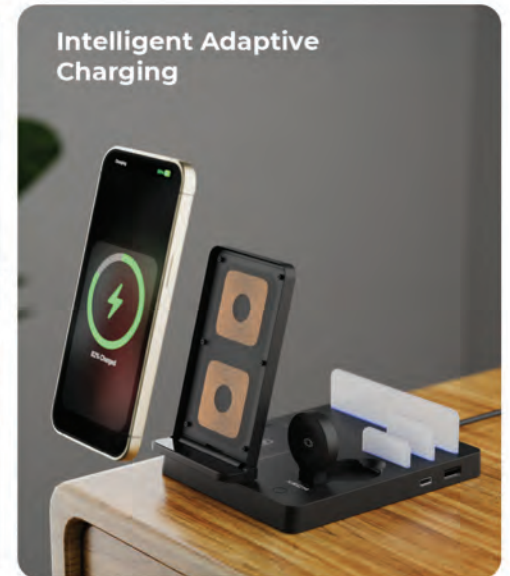

Intelligent Adaptive
Charging

What makes

XECH Powerbase Ultra The Perfect Multicharger?

Over Current
Protection

Over Voltage
Protection

Short Circuit
Protection

Over Heat
Protection

Foreign Object
Detection