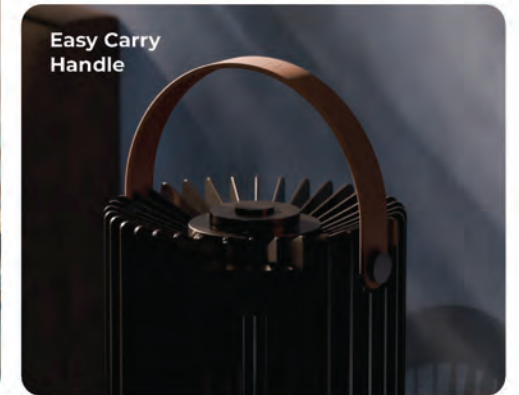

How is **XECH** Future Fan redefining the way we experience cooling?

30ft/sec
Wind Throw

Uni Dial
Control

All-in-One Air
Flow System

3 Wind
Speeds

60W Energy
Efficient Motor