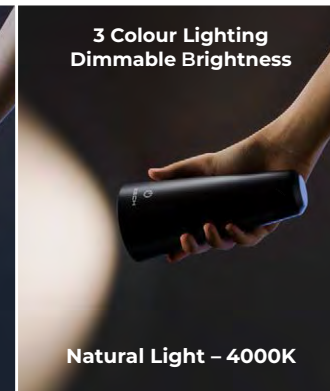

How does **XECH** Magneto II XL adapt to your space?

Energy Efficient LEDs

>95% CRI Index

Glare-Free Lighting

Single Touch Sensor

Neodymium magnet

USB C Charging