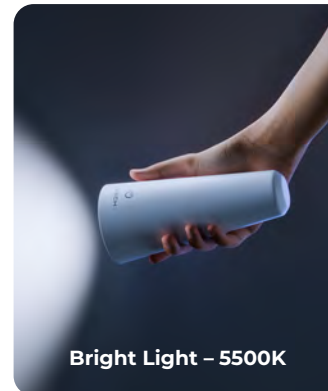

How does

XECH Magneto II XL adapt to your space?

- Energy Efficient LEDs
- >95% CRI Index
- Glare-Free Lighting
- Single Touch Sensor
- Neodymium magnet
- USB C Charging