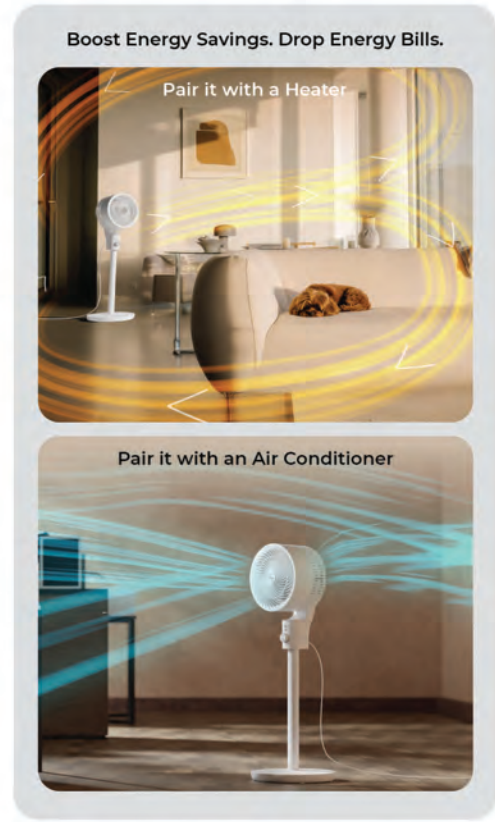

The sound of walking

Airwave Desk Fan

The Sound of Normal conversation

Why choose an **XECH** Air Circulator to redefine your airflow experience?

Uni Dial Control

Omni Directional

Powerful Airflow

Quiet Operation