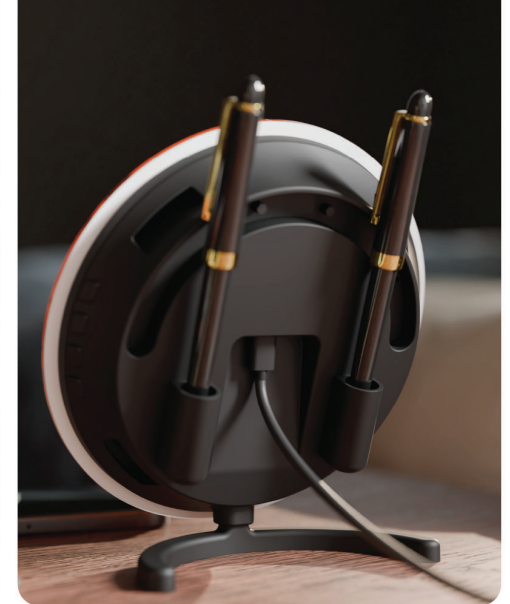

Dual Pen Stand