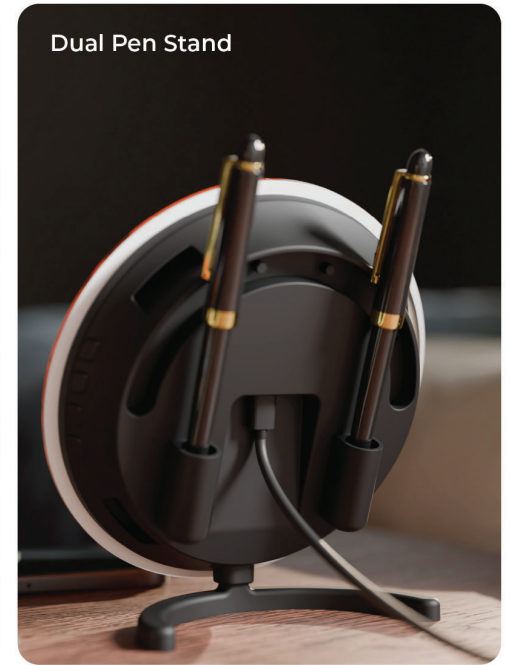

What Makes

XECH Solaris Lite a Creative Branding Tool?

Bluetooth
Clock

Dual Slot
Pen Stand

USB C
Powered

Temporal
Memory

What Makes

XECH Solaris Lite a Creative Branding Tool?

Bluetooth
Clock

Dual Slot
Pen Stand

USB C
Powered

Temporal
Memory

How is

XECH Solaris Neo the perfect desk clock?

Dual Slot
Pen Stand

Bluetooth
Clock