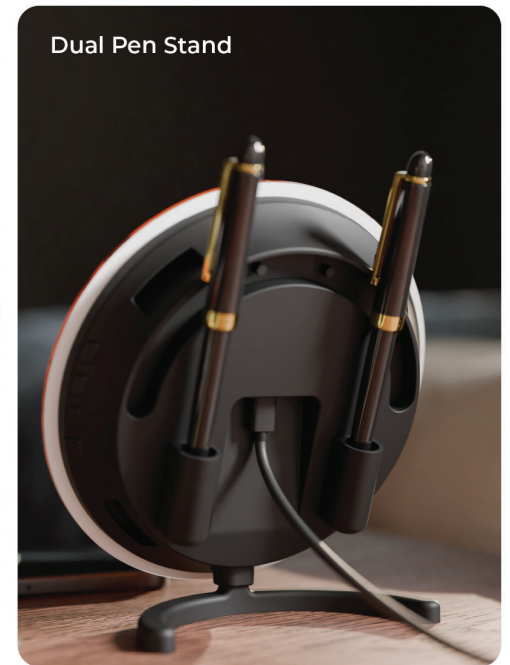

What Makes

XECH Solaris Lite a Creative Branding Tool?

Bluetooth
Clock

Dual Slot
Pen Stand

USB C
Powered

Temporal
Memory