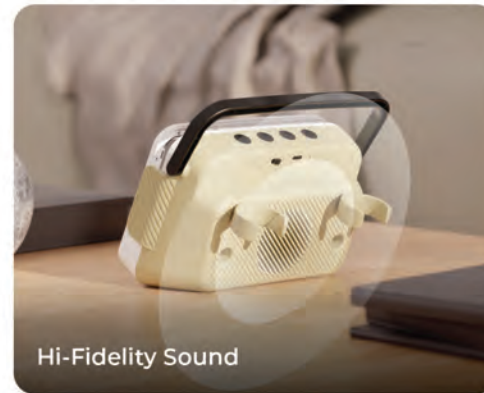

-  Retro Design
-  Unified Volume Control
-  Powerful Bass
-  Xech Multiconnect
-  Dual Drivers

XECH[®]

TELLIVIBE MAX II Retro Speaker with Phone Holder

MRP ₹ 3,499/-

USB-C Rechargeable

Holds 6.5 Inch Smartphones

Easy To Carry Handle

Non Slip Barriers
Protect Your Phone From Falling

Hi-Fidelity Sound

What Makes

XECH Mini TV Speaker Great For Entertainment?

5W
Speaker

6 Hours
Play Time

Built-in
FM Radio

Holds 6.5 Inch
Phones

Stellar
Voice Clarity

Easy to Carry
Handle

Hi-Fidelity Sound

Dedicated Storage For Mics

Sing A Duet With Two Mics

Easy To Carry Handle

Non Slip Barriers
Protect Your Phone From Falling