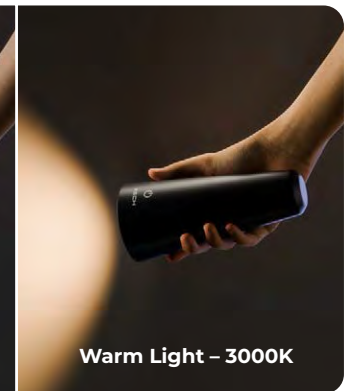

How does **XECH** Magneto II XL adapt to your space?

Energy Efficient LEDs

>95% CRI Index

Glare-Free Lighting

Single Touch Sensor

Neodymium magnet

USB C Charging