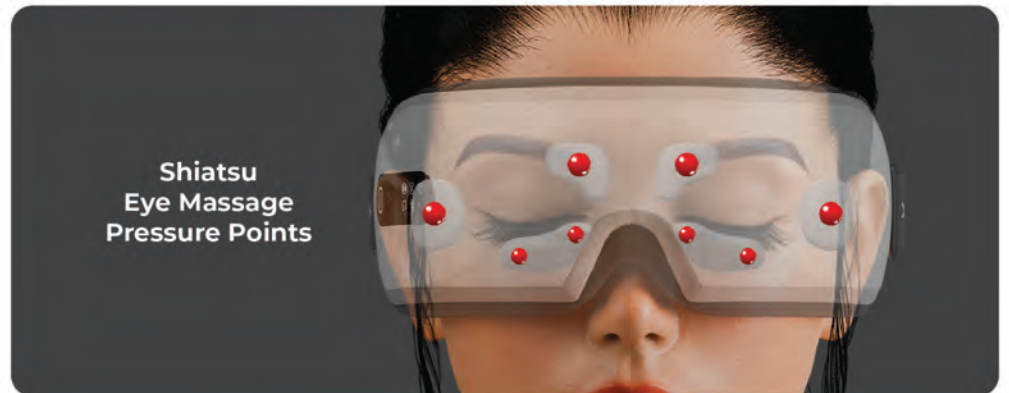

Shiatsu Eye Massage Pressure Points

Why

XECH Eye Massager Is The Perfect Personal Massager?

Vibration

Air
Pressure

Pleasant
Warmth

Inbuilt &
Bluetooth Music

Pouch

Rechargeable

XECH[®]

iSoothe
Eye Massager with Wireless Speaker

MRP ₹ 10,999/-

5 Massage Modes with Music

Foldable Travel friendly design

Spa like massage at home

Shiatsu
Eye Massage
Pressure Points

Why

XECH Eye Massager Is The Perfect Personal Massager?

Vibration

Air
Pressure

Pleasant
Warmth

Inbuilt &
Bluetooth Music

Pouch

Rechargeable