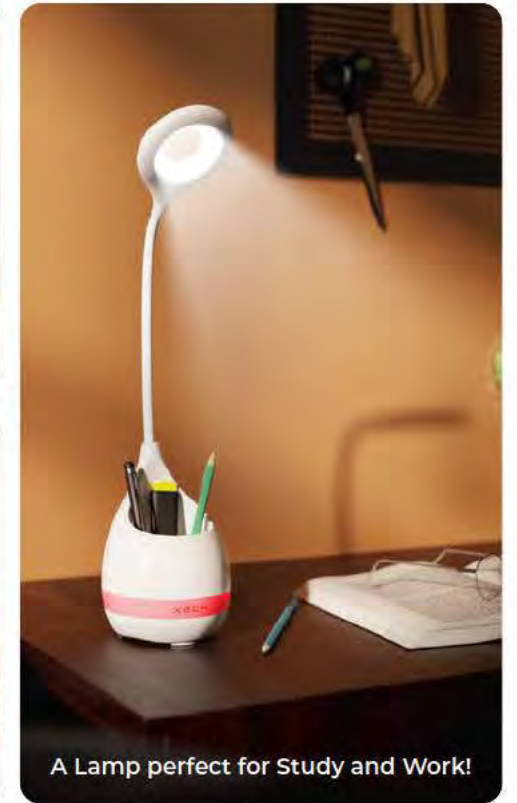

RGB Mood
Lights

Pen
Stand

Smartphone
Holder

Rechargeable
Battery

XECH[®]

NEBULA Lite
Mood Light Desk Lamp

MRP ₹ 2599/-

You carry the world all day,
Now let it glow softly beside you.

Smartphone and Pen Stand

RGB Mood Light

How can
XECH Ambient Light Uplift Your Mood?

- 
 USB-C
Rechargeable
- 
 Mood
Light
- 
 Rechargeable
Battery
- 
 One Button
Operation
- 
 Smartphone
Holder
- 
 Dual
Pen Stand

How Does **XECH** T2 Lamp Differentiate Itself From Other Lamps In The Market?

Adjustable
Brightness

Plant
Pot

Pen
Stand

Touch
Sensor

Rechargeable
Battery

XECH®

T2C
Rechargeable Table Lamp