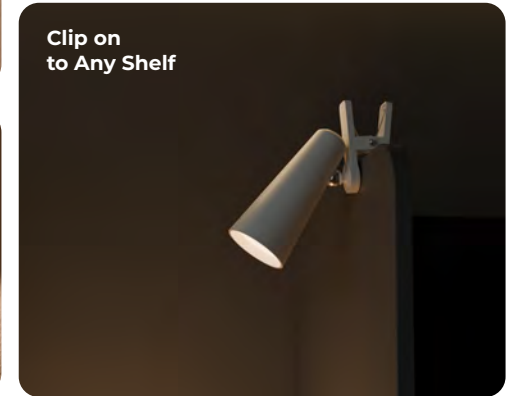

How does

XECH Magneto II XL adapt to your space?

- Energy Efficient LEDs
- >95% CRI Index
- Glare-Free Lighting
- Single Touch Sensor
- Neodymium magnet
- USB C Charging