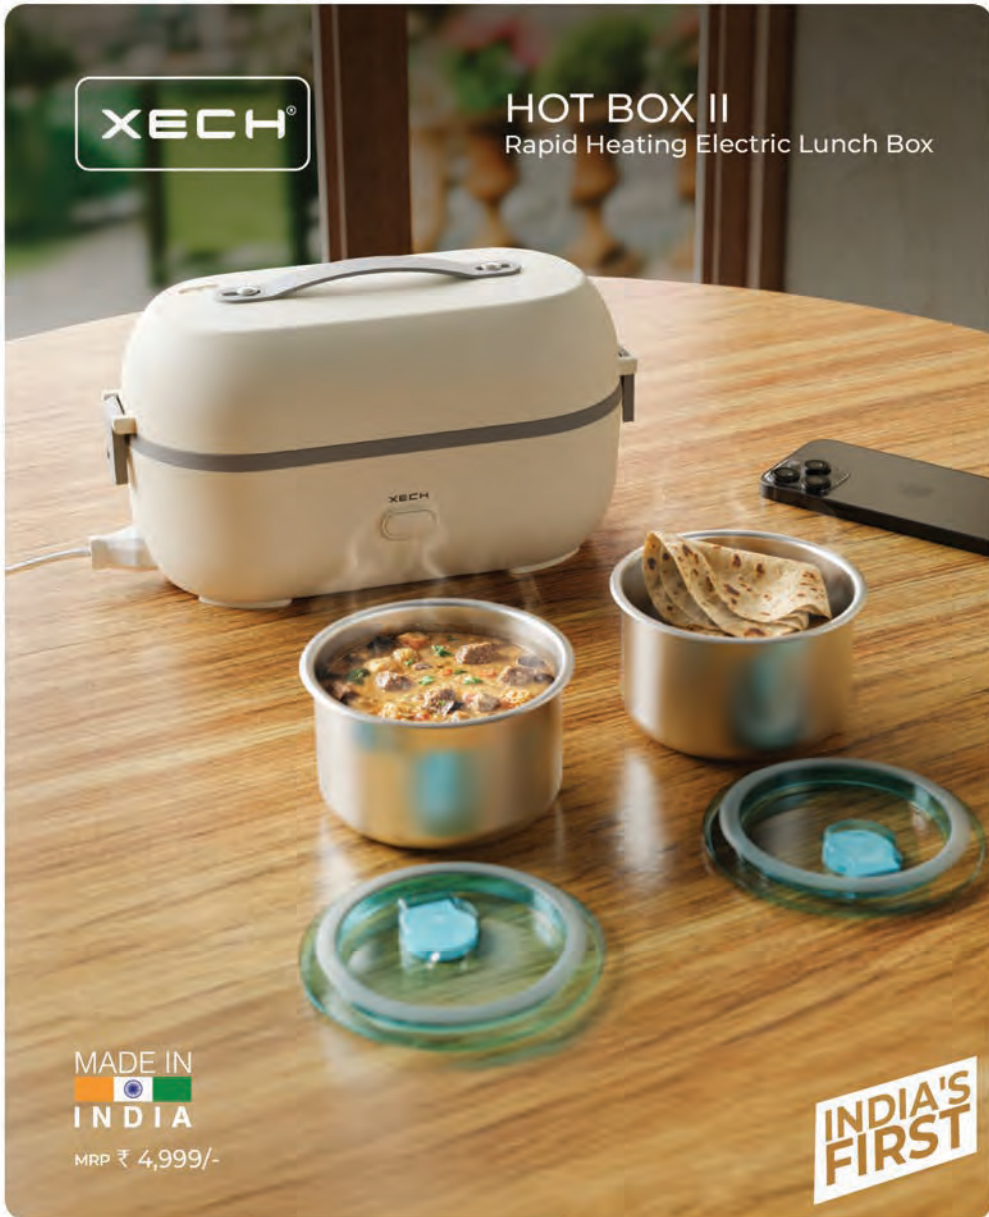

Ice Cream

Frozen Yoghurt

Protein Dessert

Slushie

Gelato

Sorbet

How is

XECH Portable Ice Cream Maker The Best Gift?

Make Ice Cream in 10 Minutes*

World's Smallest

Fastest Ice Cream Maker

4 Scoops Anywhere

Type-C Rechargeable

How Does

XECH HOT BOX II Make Everyday Lunch Smarter & Healthier?

Certified Power Cord