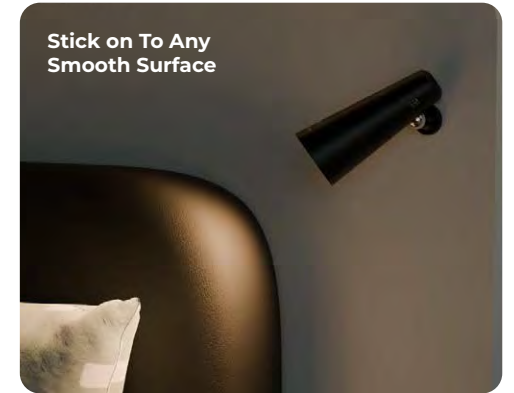

How does **XECH** Magneto II XL adapt to your space?

Energy Efficient LEDs

>95% CRI Index

Glare-Free Lighting

Single Touch Sensor

Neodymium magnet

USB C Charging