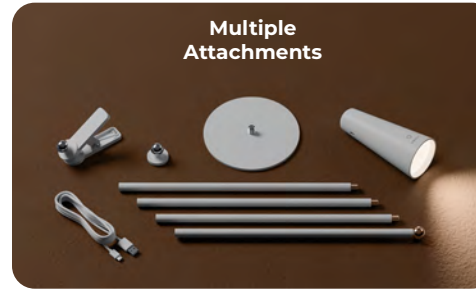

How does

XECH Magneto II XL adapt to your space?

- Energy Efficient LEDs
- >95% CRI Index
- Glare-Free Lighting
- Single Touch Sensor
- Neodymium magnet
- USB C Charging