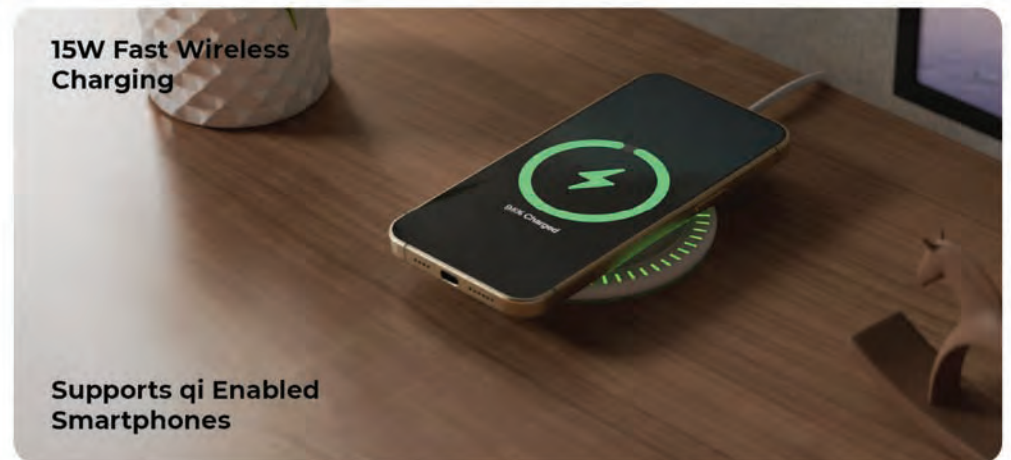

Wireless
Charger

Micro
USB

Light
Weight

Supports qi Enabled
Smartphones

What Makes

XECH Powerbase So Unique?

Wireless
Charger

USB-C
Powered

Lite
Weight

Smartphones
and AirPods

XECH[®]

AEROCHARGE
15W Fast Wireless Charger
with Mini Fan

SPECIAL OFFER

MRP ₹ 2,499/-

Charges Android & iOS Devices
15W / 10W / 7.5W / 5W

Single Touch Operation