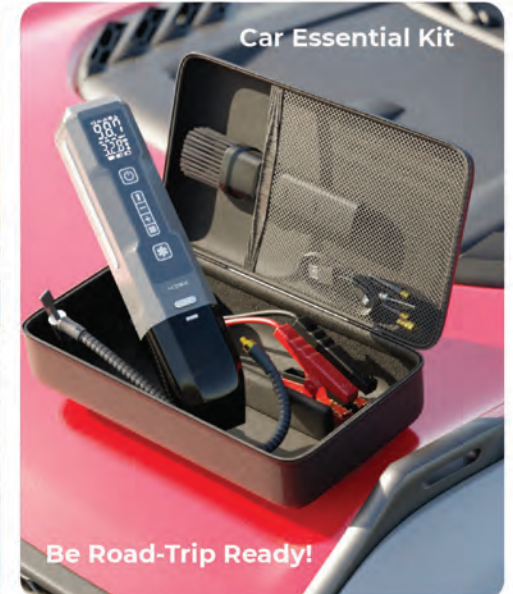

Car Essential Kit

Be Road-Trip Ready!

What makes

XECH SUPERVAC India's first of its kind vacuum cleaner?

Cordless
Vacuum Cleaner

Heavy-Duty
Jump Starter

Digital
Tyre Inflator

Emergency
Light

USB-C
Rechargeable