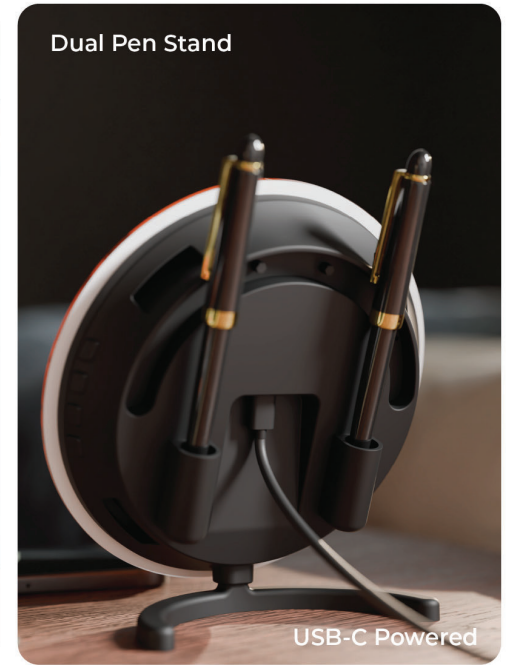

Bluetooth
Clock

Dual Slot
Pen Stand

USB C
Powered

Temporal
Memory

How is

XECH Solaris Neo the perfect desk clock?

Dual Slot
Pen Stand

Bluetooth
Clock