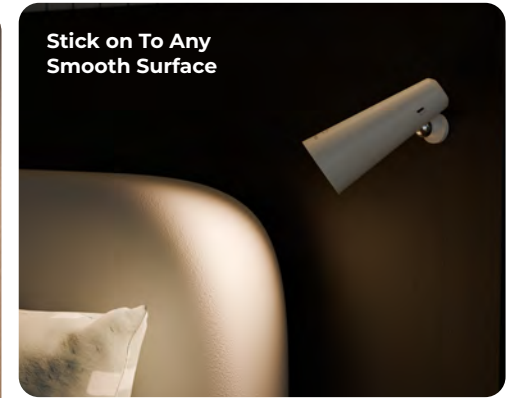

How does

XECH Magneto II XL adapt to your space?

- Energy Efficient LEDs
- >95% CRI Index
- Glare-Free Lighting
- Single Touch Sensor
- Neodymium magnet
- USB C Charging