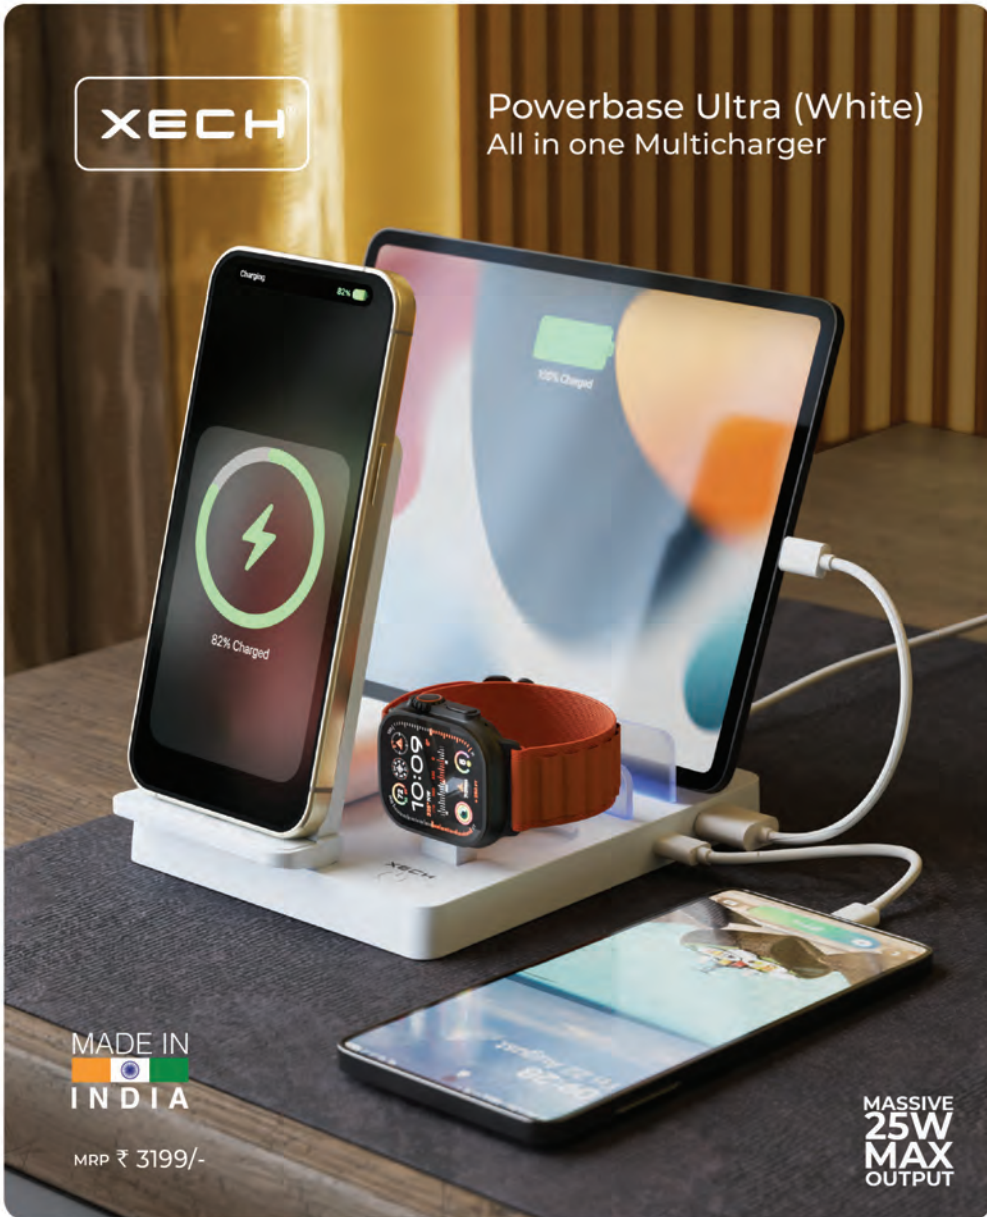

XECH

Powerbase Ultra (White)
All in one Multicharger

MADE IN
INDIA

MRP ₹ 3199/-

MASSIVE
25W
MAX
OUTPUT