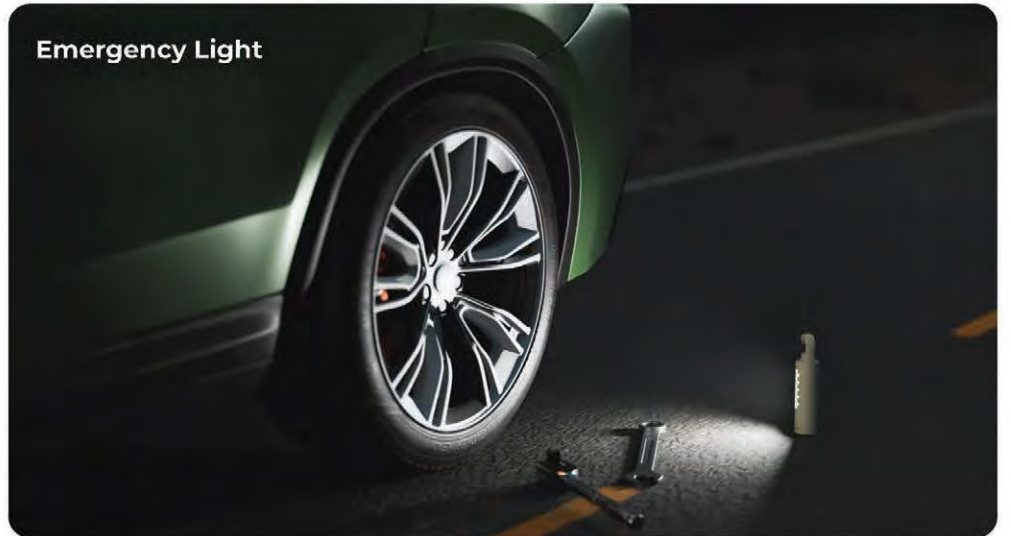

Emergency Light