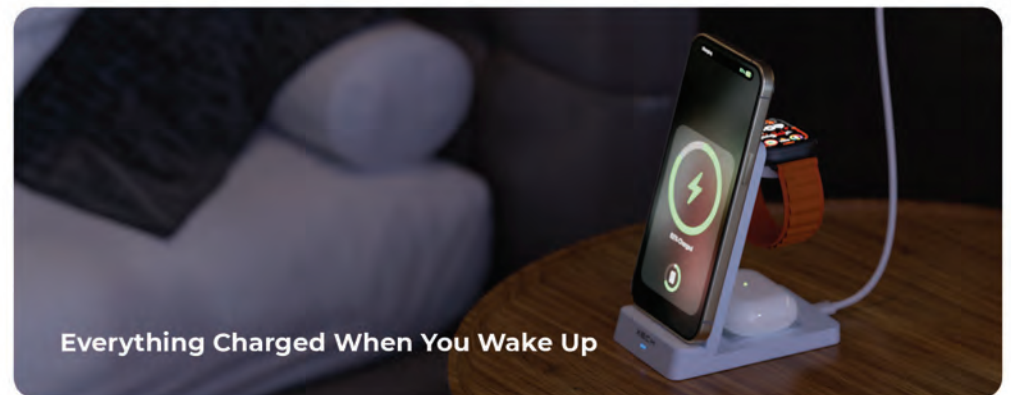

Foldable Design with Easy Docking

Everything Charged When You Wake Up

What makes

XECH Powerbase Max The Perfect Multicharger?

Wireless Charger

Type-C Charging

Lite Weight

Support for Qi Standard Model