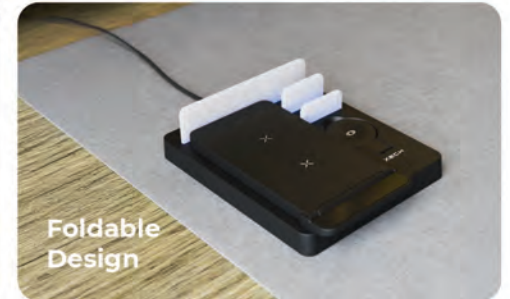

XECH Powerbase Ultra (Black)
All in one Multicharger

XECH

MADE IN
INDIA

MRP ₹ 3199/-

MASSIVE
25W
MAX
OUTPUT

5 Devices.
1 Power Station.
Zero Clutter.

Active
Power Hub

Foldable
Design