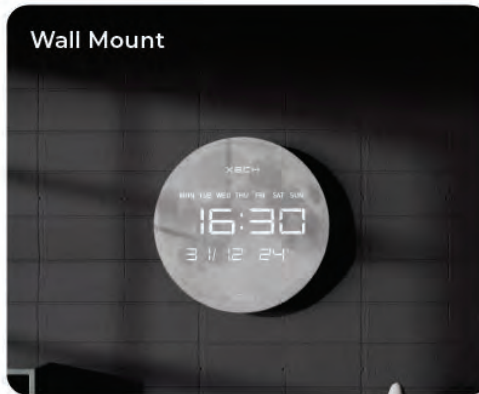

Table Mount

Explore Mars from Your Home!
Hyper-realistic Print

Easy Viewing Day or Night
Bright LEDs

Adopter with cable

Why

XECH Digital Clock Is Better Than Traditional Clocks?

Digital Clock

Calendar

USB Powered

Day of the Week

Ambient Temperature

Temporal Memory

XECH[®]

SOLARIS (MOON)
Digital Clock from the Future

MRP ₹ 5999/-

Wall Mount

Table Mount

Explore Moon from Your Home!
Hyper-realistic Print

Easy Viewing Day or Night
Bright LEDs

Adopter with cable

Why

XECH Digital Clock Is Better Than Traditional Clocks?

Digital Clock

Calendar