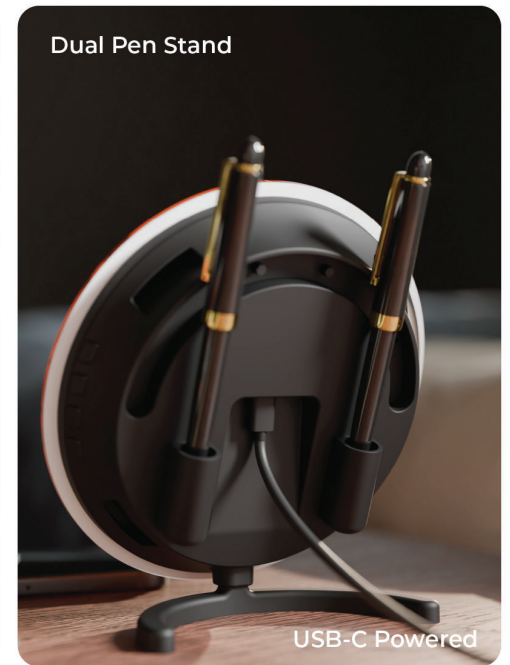

How is

XECH Solaris Neo the perfect desk clock?

Dual Slot
Pen Stand

Bluetooth
Clock

Auto Sync
Time

Loud
Alarm

Energy
Efficient