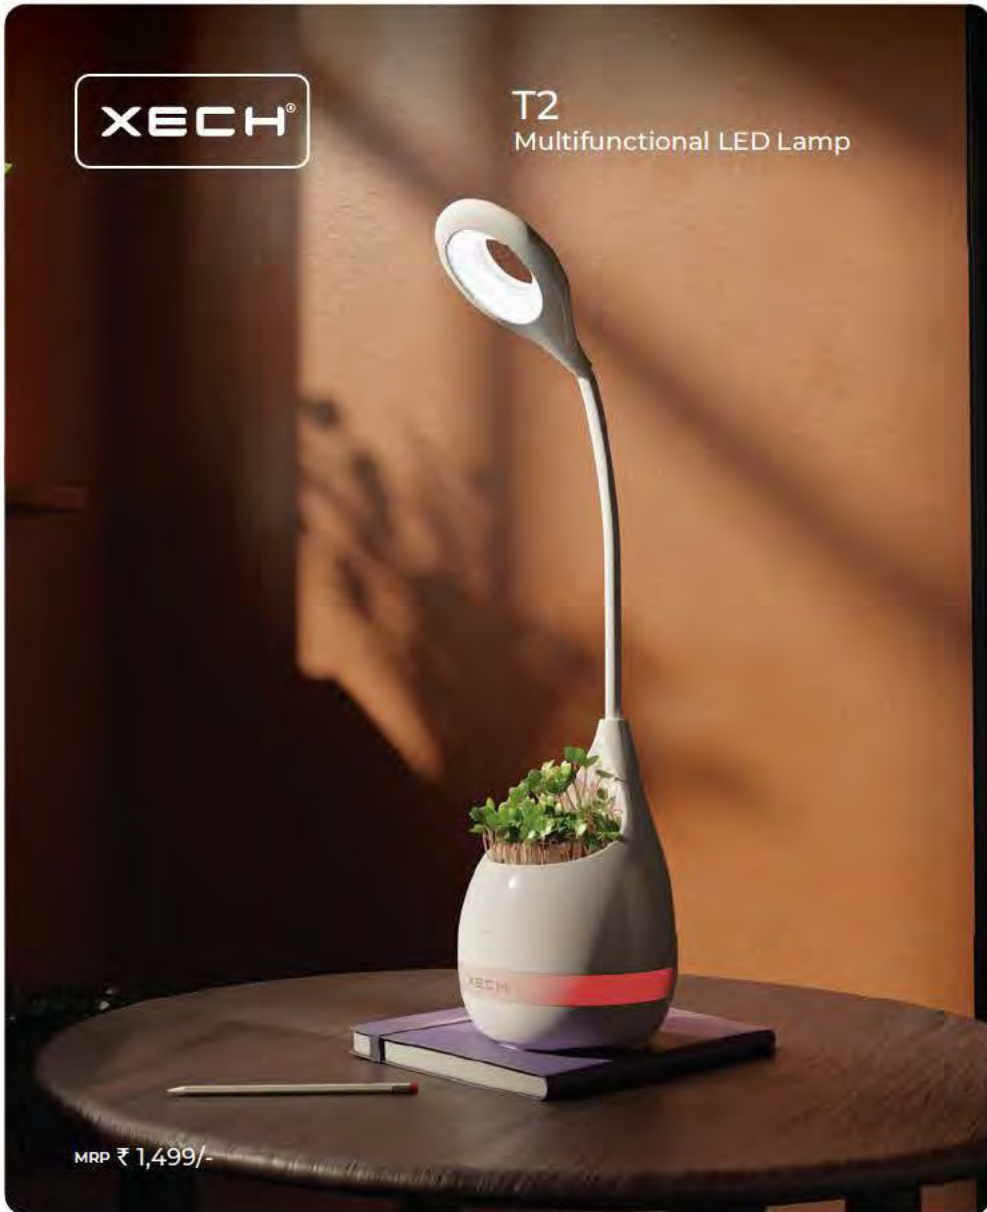

RGB Mood
Lights

Pen
Stand

Smartphone
Holder

Rechargeable
Battery

XECH[®]

NEBULA Lite
Mood Light Desk Lamp

MRP ₹ 2599/-

You carry the world all day,
Now let it glow softly beside you.

Smartphone and Pen Stand

RGB Mood Light

How can
XECH Ambient Light Uplift Your Mood?

- 
 USB-C
Rechargeable
- 
 Mood
Light
- 
 Rechargeable
Battery
- 
 One Button
Operation
- 
 Smartphone
Holder
- 
 Dual
Pen Stand

How Does **XECH** T2 Lamp Differentiate Itself From Other Lamps In The Market?

Adjustable
Brightness

Plant
Pot

Pen
Stand

Touch
Sensor

Rechargeable
Battery

XECH®

T2C
Rechargeable Table Lamp

MRP ₹ 1,299/-

Keep Things Organized
Pen Stand & Stationery Holder

Operate the lamp with a single touch
Long Touch To Adjust Brightness

Ideal Study Companion that
Keeps you Organised

What Makes
XECH T2C A Thoughtful Reading Lamp?