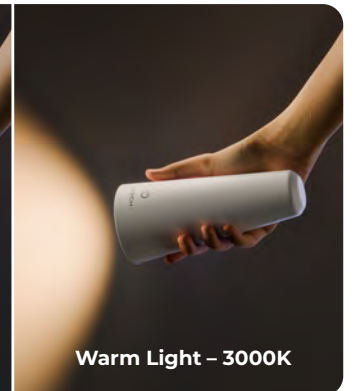

How does

XECH Magneto II XL adapt to your space?

- Energy Efficient LEDs
- >95% CRI Index
- Glare-Free Lighting
- Single Touch Sensor
- Neodymium magnet
- USB C Charging