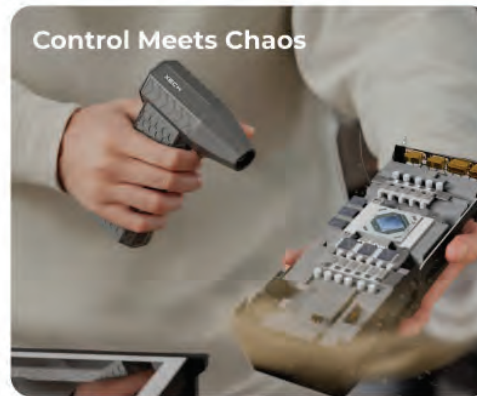

6 TURBO GEARS **110000 RPM**

Why is **XECH** Air Duster the Most Powerful Air Duster?

Car Interior & Wind Shield

PC, Keyboard & Consoles

Leaf and Lawn

Window Panes

Photography Gear

Control Meets Chaos