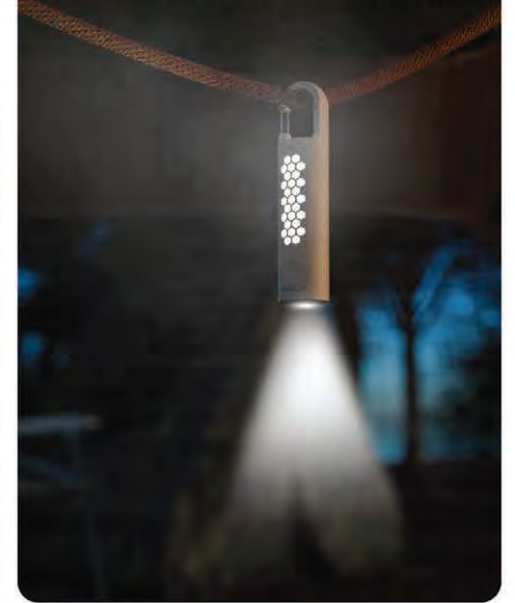

Dual-Light System

360° Diffused Lighting

Carabiner Hook

Energy Efficient LEDs

Type C Charging

XECH[®]

BEAM
Rechargeable Torch Lamp

MRP ₹ 599/-

Reading Light

For Your Everyday Convenience

Emergency Light

How is

XECH Torch revolutionizing the way we light up our adventures?

Side
Light

High Intensity
Brightness

One Button
Operation