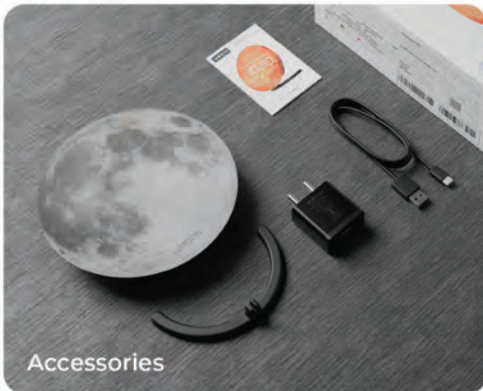

USB C Powered

Wireless Speaker

Ambient Temperature

Temporal Memory

What Makes

Solaris X The Most Versatile Clock?

Digital Clock

Dual Alarm