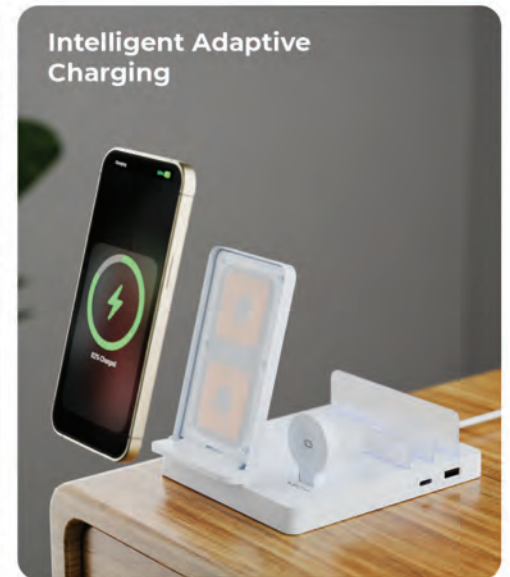

Foldable
Design

Ambient
Night Light

Intelligent Adaptive
Charging

What makes

XECH Powerbase Ultra The Perfect Multicharger?

Over Current
Protection

Over Voltage
Protection

Short Circuit
Protection