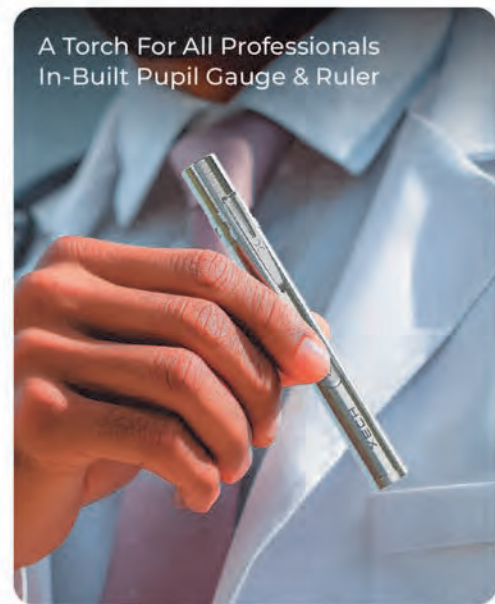

Foldable

XECH

TORCH X
Rechargeable
Metal Torch

MRP ₹ 899/-

Dual Mode LED Torch

White Lighting

Warm Lighting

A Torch For All Professionals
In-Built Pupil Gauge & Ruler