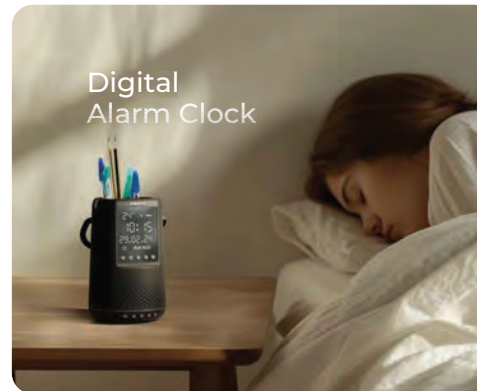

MRP ₹ 3,999/-

360° Surround Sound

Portable & Rechargeable

Digital Alarm Clock

Pair to Automatically set
The Date & Time

What Makes

XECH **Deskboss The Most Versatile Speaker?**

10W
Speaker