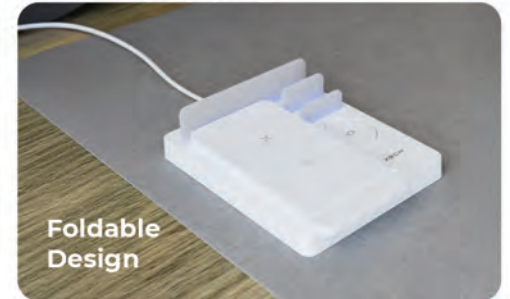

Foldable
Design

Ambient
Night Light

Intelligent Adaptive
Charging

What makes

XECH Powerbase Ultra The Perfect Multicharger?

Over Current
Protection

Over Voltage
Protection

Short Circuit
Protection