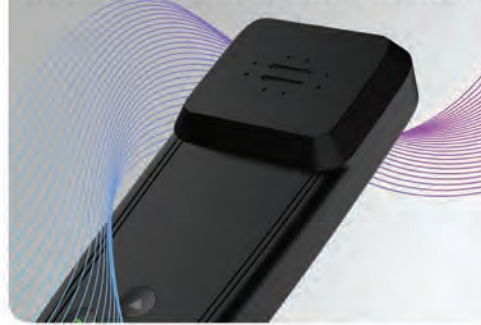

Moving Coil
Condenser Mic

Lyrics
Cancellation

XECH[®]

PULSE II Pen Stand with Smart Handset

MRP ₹ 1,999/-

Prioritize well-being with our
Radiation Reduction Smart Handset

Organize in Style with
Integrated Pen Stand

Connects with 2 Devices at Once
For Those Multi-Taskers

Future Retro Style Vertical Dock
Sleek storage solution for your smart handset

Room Wide
Connectivity Answer calls
from across the room

4-in-1 Control Hub