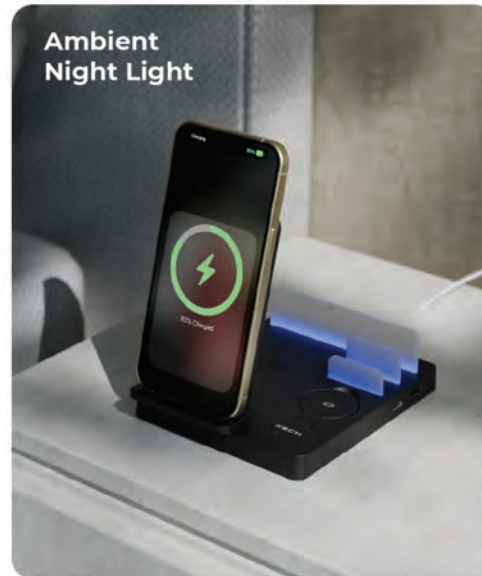

Ambient
Night Light

Intelligent Adaptive
Charging

What makes

XECH Powerbase Ultra The Perfect Multicharger?

Over Current
Protection

Over Voltage
Protection

Short Circuit
Protection

Over Heat
Protection