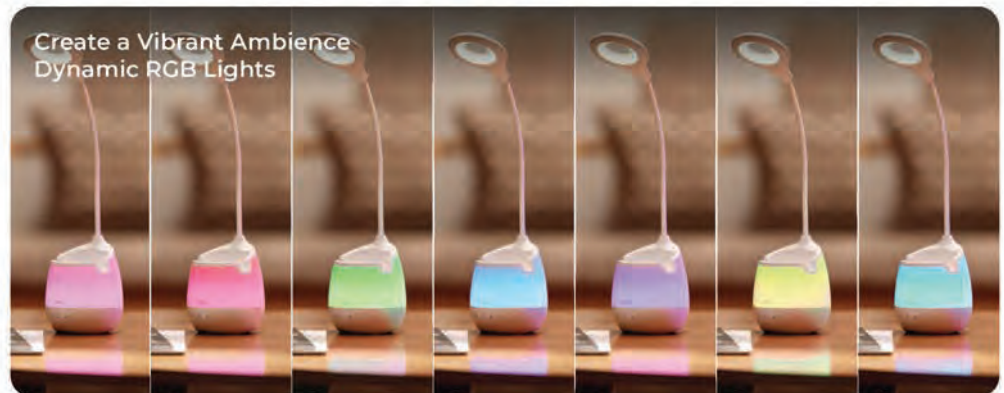

Dual Slot Pen Holder

Mood Lamp Speaker with Phone Stand

One Button Operation

Colour Changing Mood Light

How can

XECH

Ambient Speaker Uplift Your Mood?

5W
Speaker

Mood
Light

Rechargeable
Battery

Remote
Operated

Smartphone
Holder

Dual
Pen Stand

XECH[®]

LUMOS X
Lamp with Speaker & RGB Lights

MRP ₹ 3,499/-

What Makes **XECH Lumosx** The Most Versatile Lamp In The Market?

Hassle Free Entertainment

Your Night Time Reading Partner

Powerful 5W Speaker

Create a Vibrant Ambience
Dynamic RGB Lights

Wireless Speaker

HD Audio for Immersive Sound
Dual 52mm Drivers

Play While It Charges
Fast USB C Charging

Compliments Your Decor
Glorious Matte Finish

Control Your Phone & Speaker Volume
Uni Dial Knob

What Makes **XECH** Retronaut Ideal For Homes?