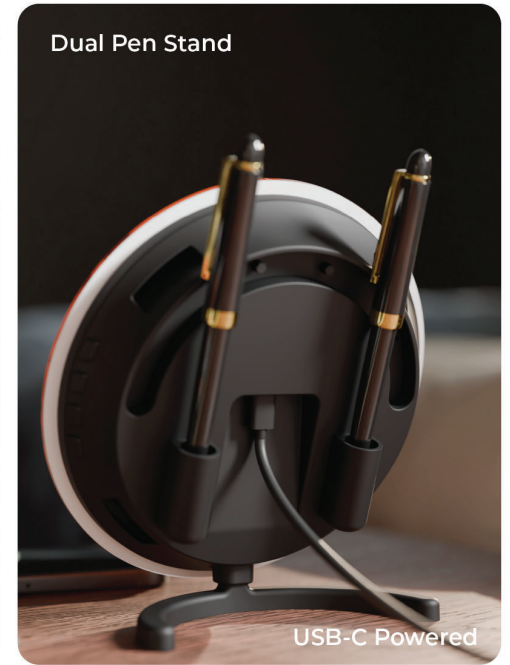

Loud
Alarm

Energy
Efficient

How is **XECH** Solaris Neo the perfect desk clock?

Dual Slot Pen Stand

Bluetooth Clock

Auto Sync Time

Loud Alarm

Energy Efficient

How is **XECH** Solaris Neo the perfect desk clock?

Dual Slot Pen Stand

Bluetooth Clock

Auto Sync Time

Loud Alarm

Energy Efficient

Versatile Enough for Any Thing!

Vertical and horizontal ironing