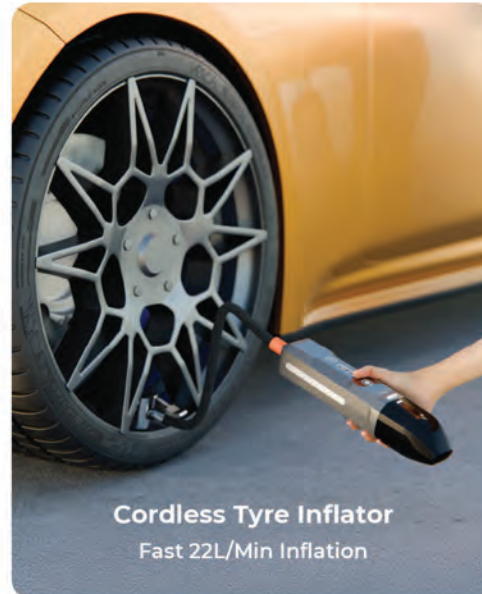

Cordless Handheld Vacuum

With Powerful
Turbo Mode

Cordless Tyre Inflator
Fast 22L/Min Inflation