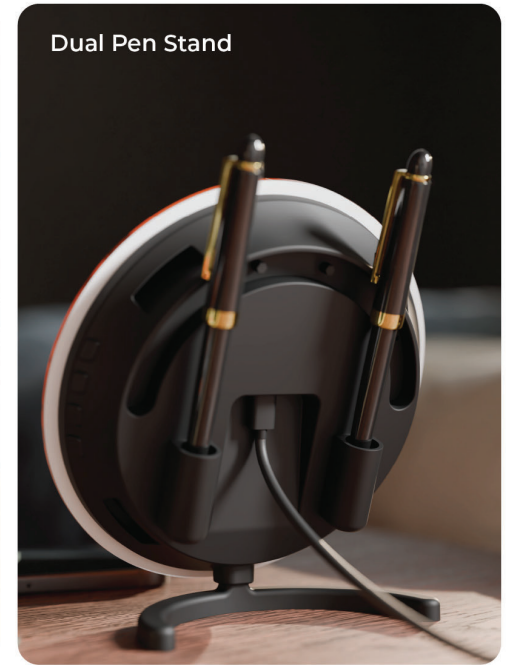

USB C
Powered

Temporal
Memory

What Makes

XECH Solaris Lite a Creative Branding Tool?

Bluetooth
Clock

Dual Slot
Pen Stand

USB C
Powered

Temporal
Memory