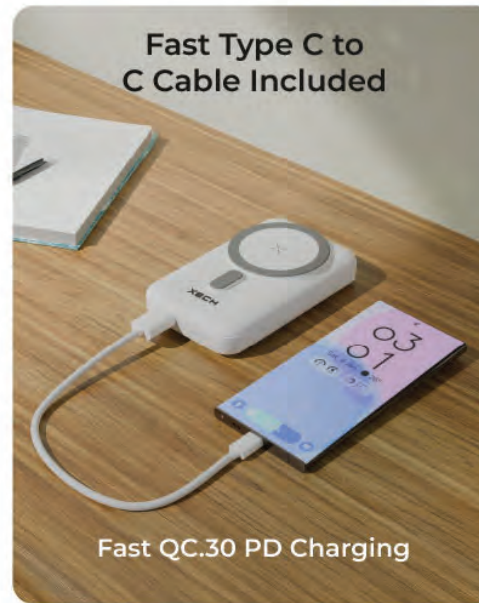

What makes

XECH X-Charge Mag a complete powerhouse in charging?

10000mAh Powerbank

Charge 3 Devices at Once

Wireless Charging

USB-A Output

Bi-Directional USB-C