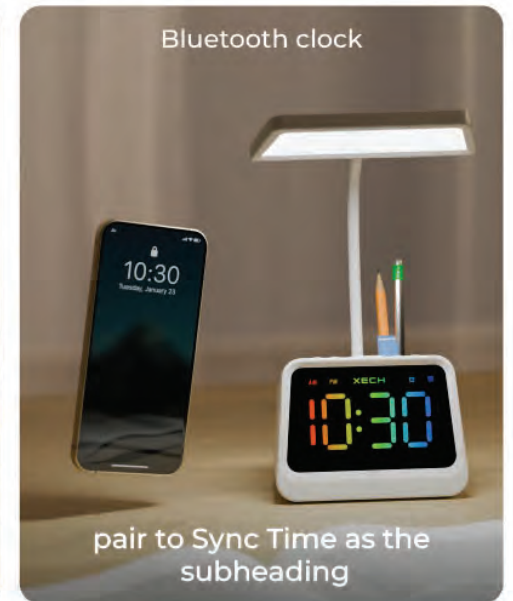

Table Mount

Hyper-realistic
Kitty Print

Easy Viewing Day or Night
Bright LEDs

Adopter with cable

Why

XECH Digital Clock Is Better Than Traditional Clocks?

Digital
Clock

Calender

USB
Powered

Day of
the Week

Ambient
Temperature

Temporal
Memory

What makes

XECH Prism the ideal desk clock?

Bluetooth
Clock

Large
Lamp Head

Pen
Stand

USB-C
Rechargeable

Large
Display

Dual
Alarm

XECH[®]

PRISM LITE Bluetooth Clock

MRP ₹ 1999/-

Large Multicoloured Display