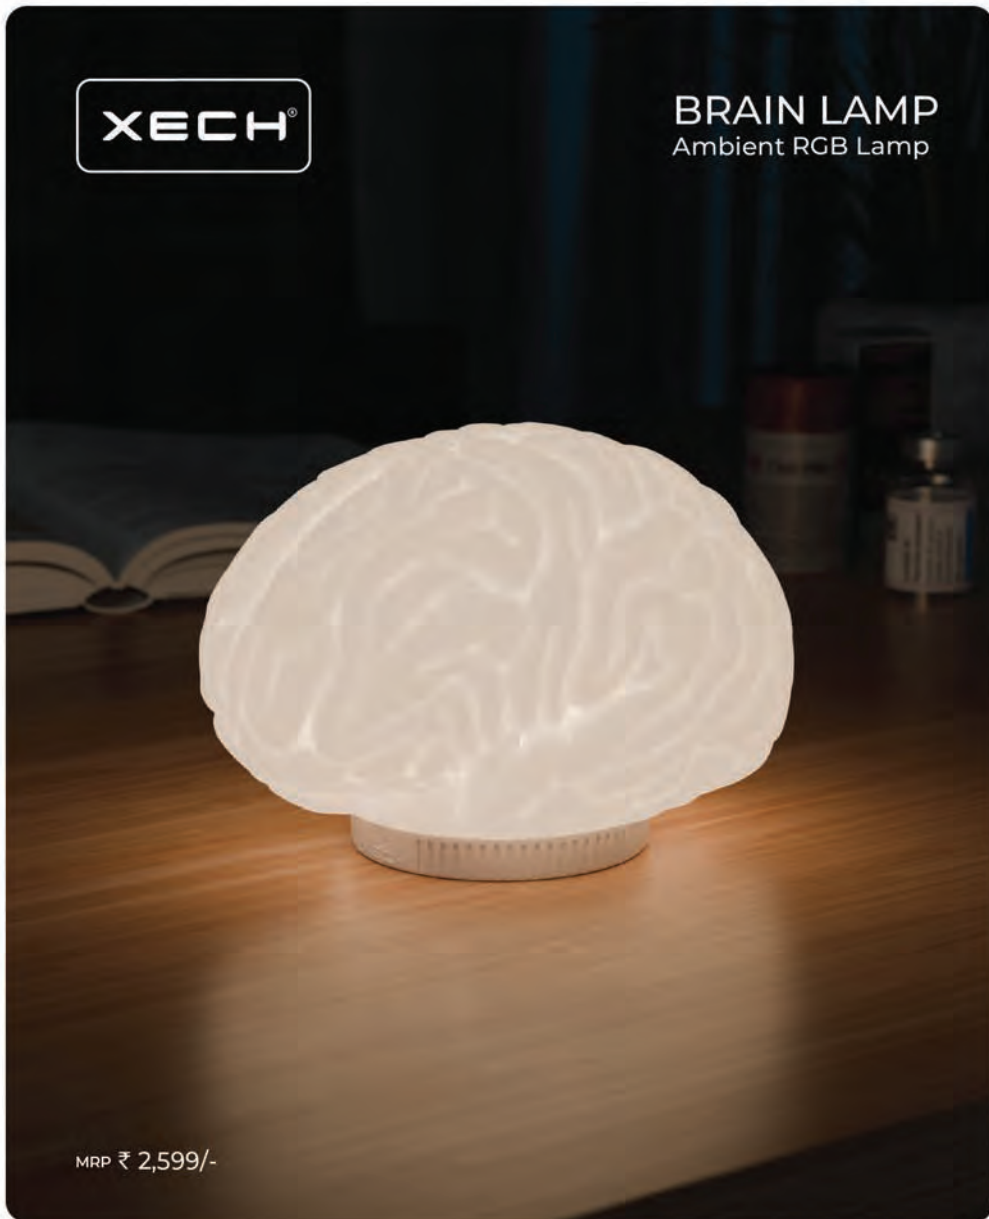

MRP ₹ 1,299/-

Keep Things Organized
Pen Stand & Stationery Holder

Operate the lamp with a single touch
Long Touch To Adjust Brightness

Ideal Study Companion that
Keeps you Organised

What Makes
XECH T2C A Thoughtful Reading Lamp?

Adjustable
Brightness

Flexible
Neck

Pen
Stand

Touch
Sensor

Rechargeable
Battery

How

XECH Brain Lamp inspires Creativity Better Than Other Traditional Lamps?

Work

Study

Bedside

Brain Shape
Lamp

One Button
Operation

XECH[®]

NEBULA II Ambient Mood Lamp Speaker

MRP ₹ 3499/-

Heavy Gun Metal Base