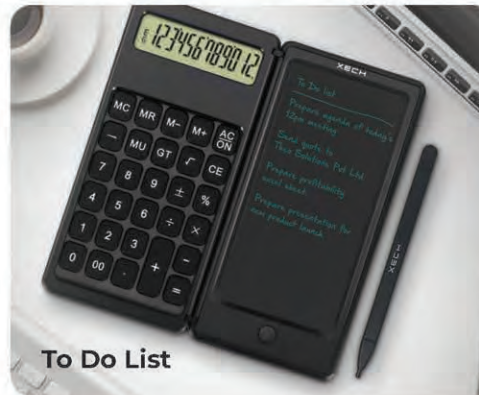

Optimised for Siri
& Google Assistant

XECH

DIGI FOLD
Calculate easily. Note effortlessly.

MRP ₹ 1,299/-

Calculate Easily.
Note Effortlessly

Doodling

Large Display
Stylus Pen Included

To Do List

Grocery List

Why

XECH Foldable Calculator Over Traditional Calculators?

12 Digit

LCD Writing Pad

Stylish

Memory Keys

Rechargeable