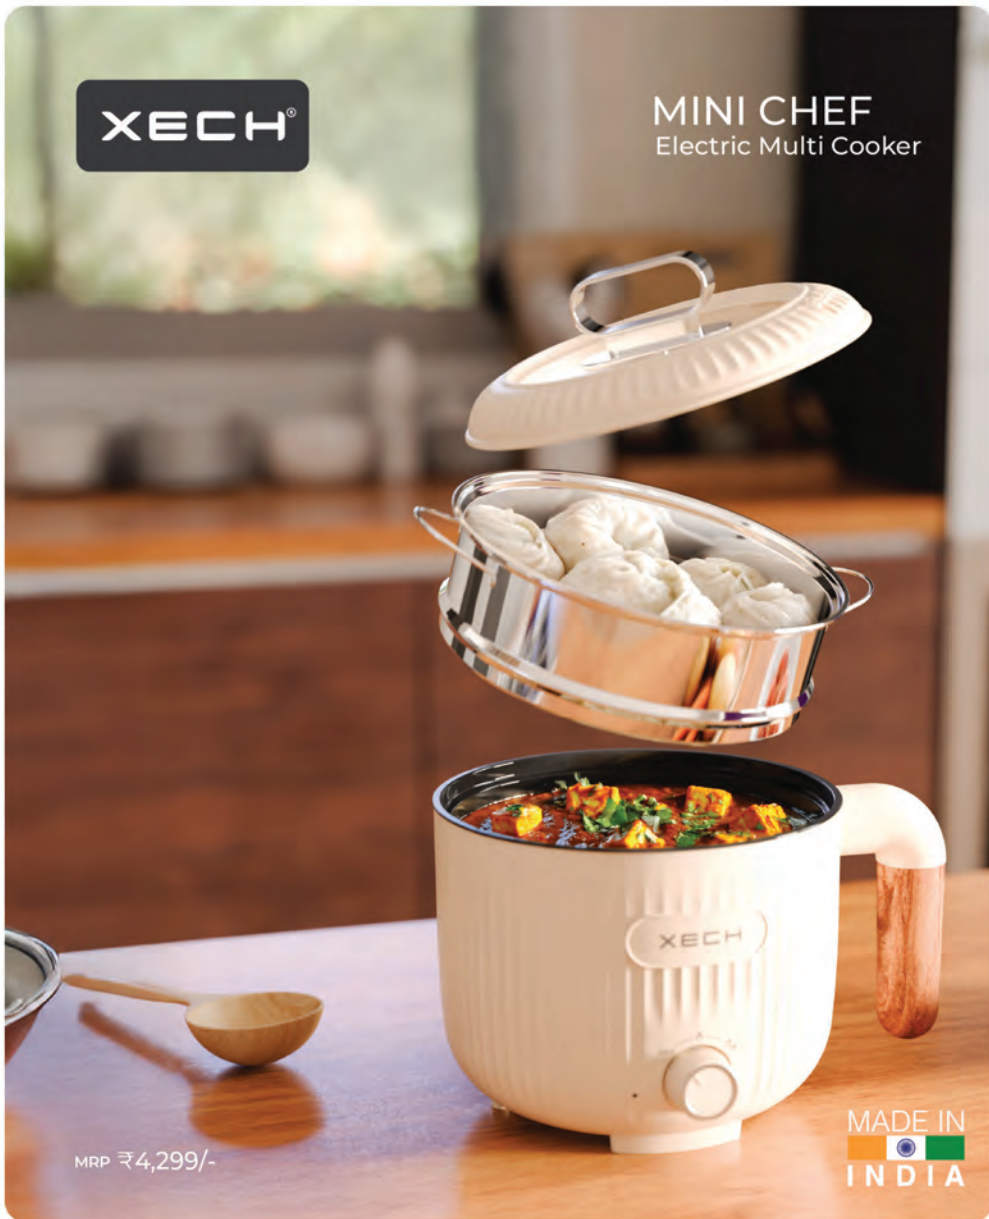

How Does

Blender Out-Blend Others In The Market?

Ice
Crusher

500 ml
Capacity

7.4V

Rechargeable

Safety Lock
Mechanism

BPA
Free