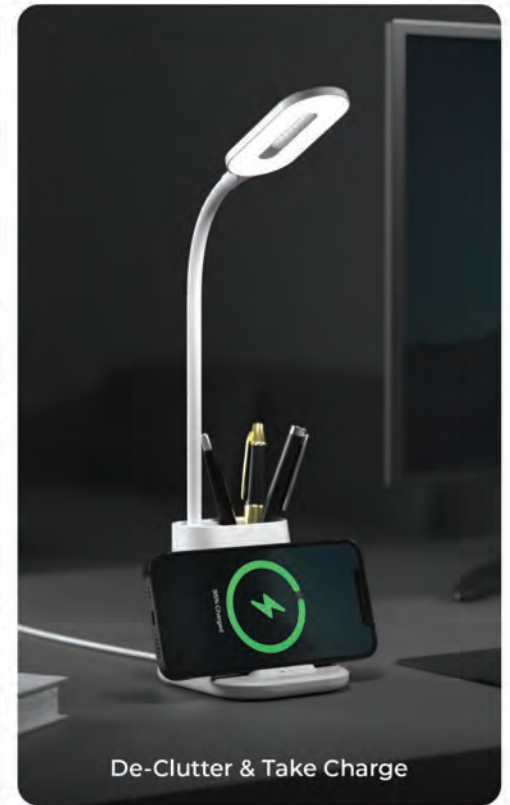

A Pen Stand that
Charges You Up

Charge 3 Devices Simultaneously
1 x USB Port
1 x USB C Port
1 x Wireless Charger

How

XECH

Quest Helps You Stay Charged And Organised?

Over Charge
Protection

15W Fast
Wireless Charger

MultiCharger

Pen
Stand

USB C
Powered

Vertical
Phone Holder

Get charged up faster than ever
15W Fast Wireless Charging

Deeper pockets to store essentials
Integrated Pen Stand

De-Clutter & Take Charge

Charge 3 Devices Simultaneously
1 x USB Port
1 x USB C Port
1 x Wireless Charger

How

XECH Quest Pro Outcharges Other Lamps In The Market?

Table Lamp

15W Fast Wireless Charger

MultiCharger

Pen Stand

USB C Powered

3 Colour Tone Lighting