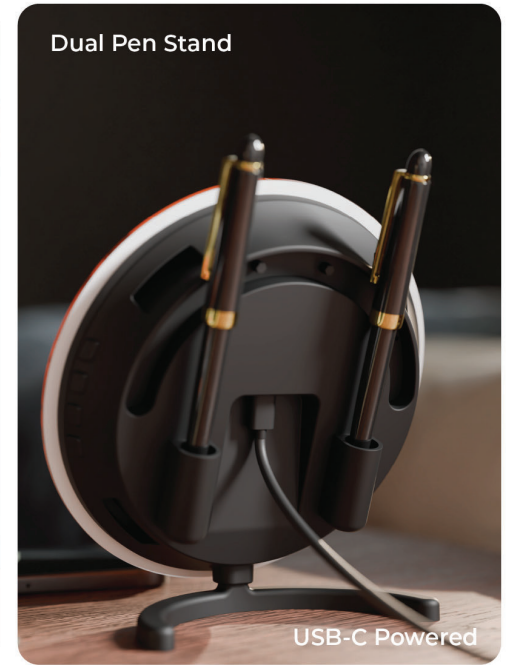

How is **XECH** Solaris Neo the perfect desk clock?

Dual Slot Pen Stand

Bluetooth Clock

Auto Sync Time

Loud Alarm

Energy Efficient