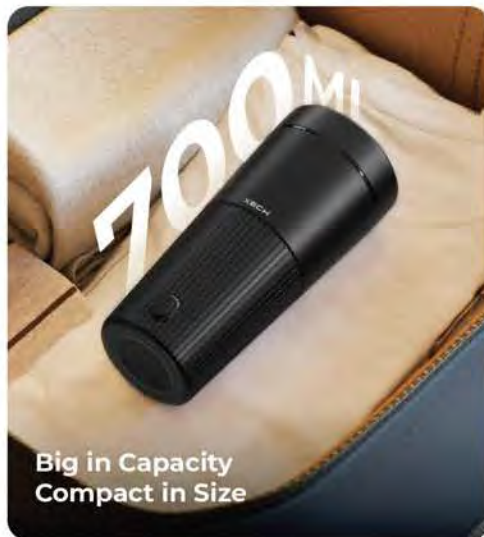

XECH

HYDROBOIL PRO
 Portable Electric Kettle
 450W | 700ml

MRP ₹5,999/-

Rapid Boil Technology
 Boil Dry Protection

Boil Water In Two Minutes

Cool Touch Body

Big in Capacity
 Compact in Size

304 Stainless Steel
 Detachable Power Cord