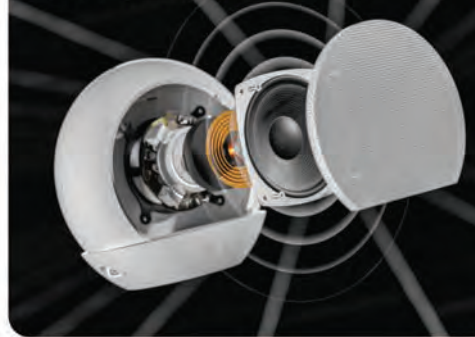

Specially Tuned Bass Drivers