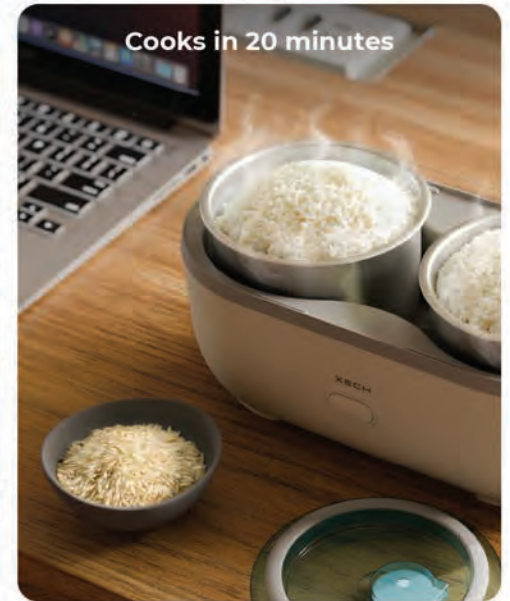

XECH[®]

SCOOP
Portable Ice-Cream Maker

SPECIAL OFFER

MRP ₹ 4,999/-

MAKE FOUR SCOOPS IN 10 MINS

Fun family time for all ages

Healthy & clean ice cream that's made by you

Churn everything from classics to high protein

Ice Cream

Frozen Yoghurt

Protein Dessert

Slushie

Gelato

Sorbet

How is

XECH Portable Ice Cream Maker The Best Gift?

Make Ice Cream in 10 Minutes*

World's Smallest

Fastest Ice Cream Maker

4 Scoops Anywhere

Type-C Rechargeable

How Does

XECH HOT BOX II Make Everyday Lunch Smarter & Healthier?

Certified Power Cord