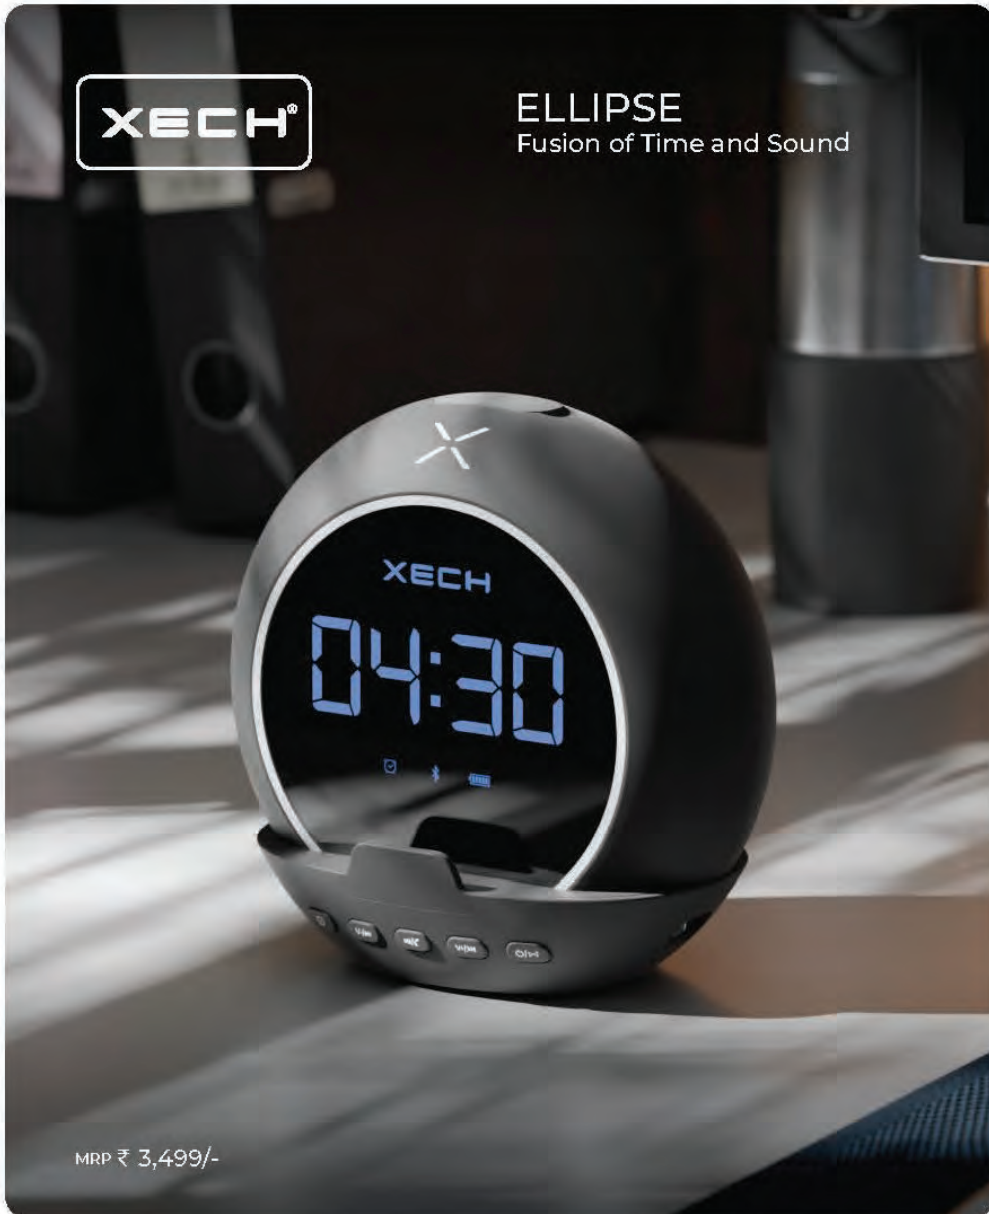

360° Surround Sound

Portable & Rechargeable

Digital Alarm Clock

Pair to Automatically set
The Date & Time

What Makes

XECH **Deskboss The Most Versatile Speaker?**

10W
Speaker

USB C
Charging

Pen & Stationery
Holder

Smartphone
Holder

RGB
Lights

TWS
Mode

XECH[®]

ELLIPSE
Fusion of Time and Sound

MRP ₹ 3,499/-

Auto Time Sync

Specially Tuned Bass Drivers

Pen Stand

Bright LED Display

Hassle Free Entertainment

In What Ways Does **XECH** Clock Speaker Stand Out From Typical Speakers?

5W Speaker

Digital Clock

Alarm Clock