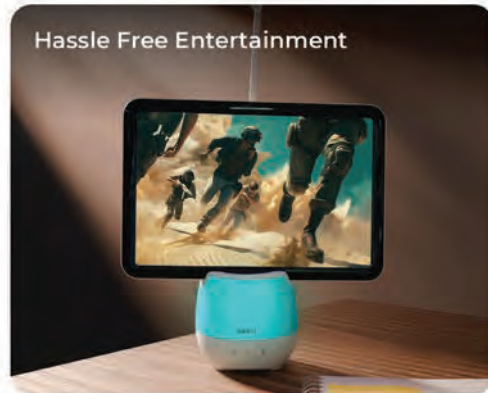

Hassle Free Entertainment